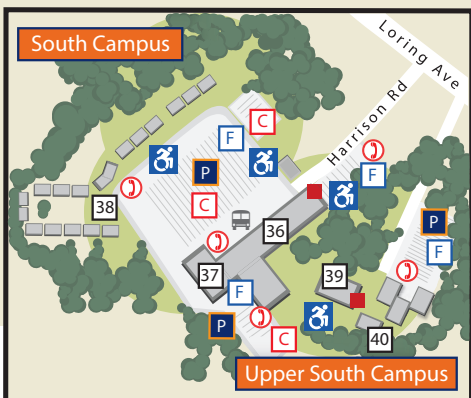

Central Campus

- Media Services / ITS Laptop Support
- Classroom Building (CC) / Bertolon School of Business
- Student Navigation Center
- Recital Hall
- University Police
- Marsh Conference Center / Dining Commons
- Marsh Residence Hall (MAR)
- Atlantic Residence Hall (ATL) / Residence Life
- Baseball Field
- Tennis Courts
- Agganis Building / Enterprise Center (ENT)
- Bookstore
- Admissions
- Viking Residence Hall (VH)
- Salem Diner
- Stanley Building (STLY) / ITS / Shipping and Receiving
- Facilities Storage

O'Keefe Complex (OK)

- Alumni Field
- Pool
- Twohig Gymnasium
- Gassett Fitness Center (GF)
- Rockett Arena

South Campus

- Harrington Building (HB) / Maguire Meservey College
of Health and Human Services / School of Nursing
- South Campus Gymnasium
- Bates Residence Complex (BC)

Upper South Campus

- Academic Building (AB)
- Preschool

- P** Parking
- ♿** Handicapped Parking
- C** Commuter Student
- E** Enterprise Center
- ⚡** Electric Car (EV) Charging Station
- 🚌** Shuttle Bus Stop
- 📞** Emergency Phone
- ♿** Accessible Entrance
- F** Faculty/Staff
- M** Metered
- V** Visitor