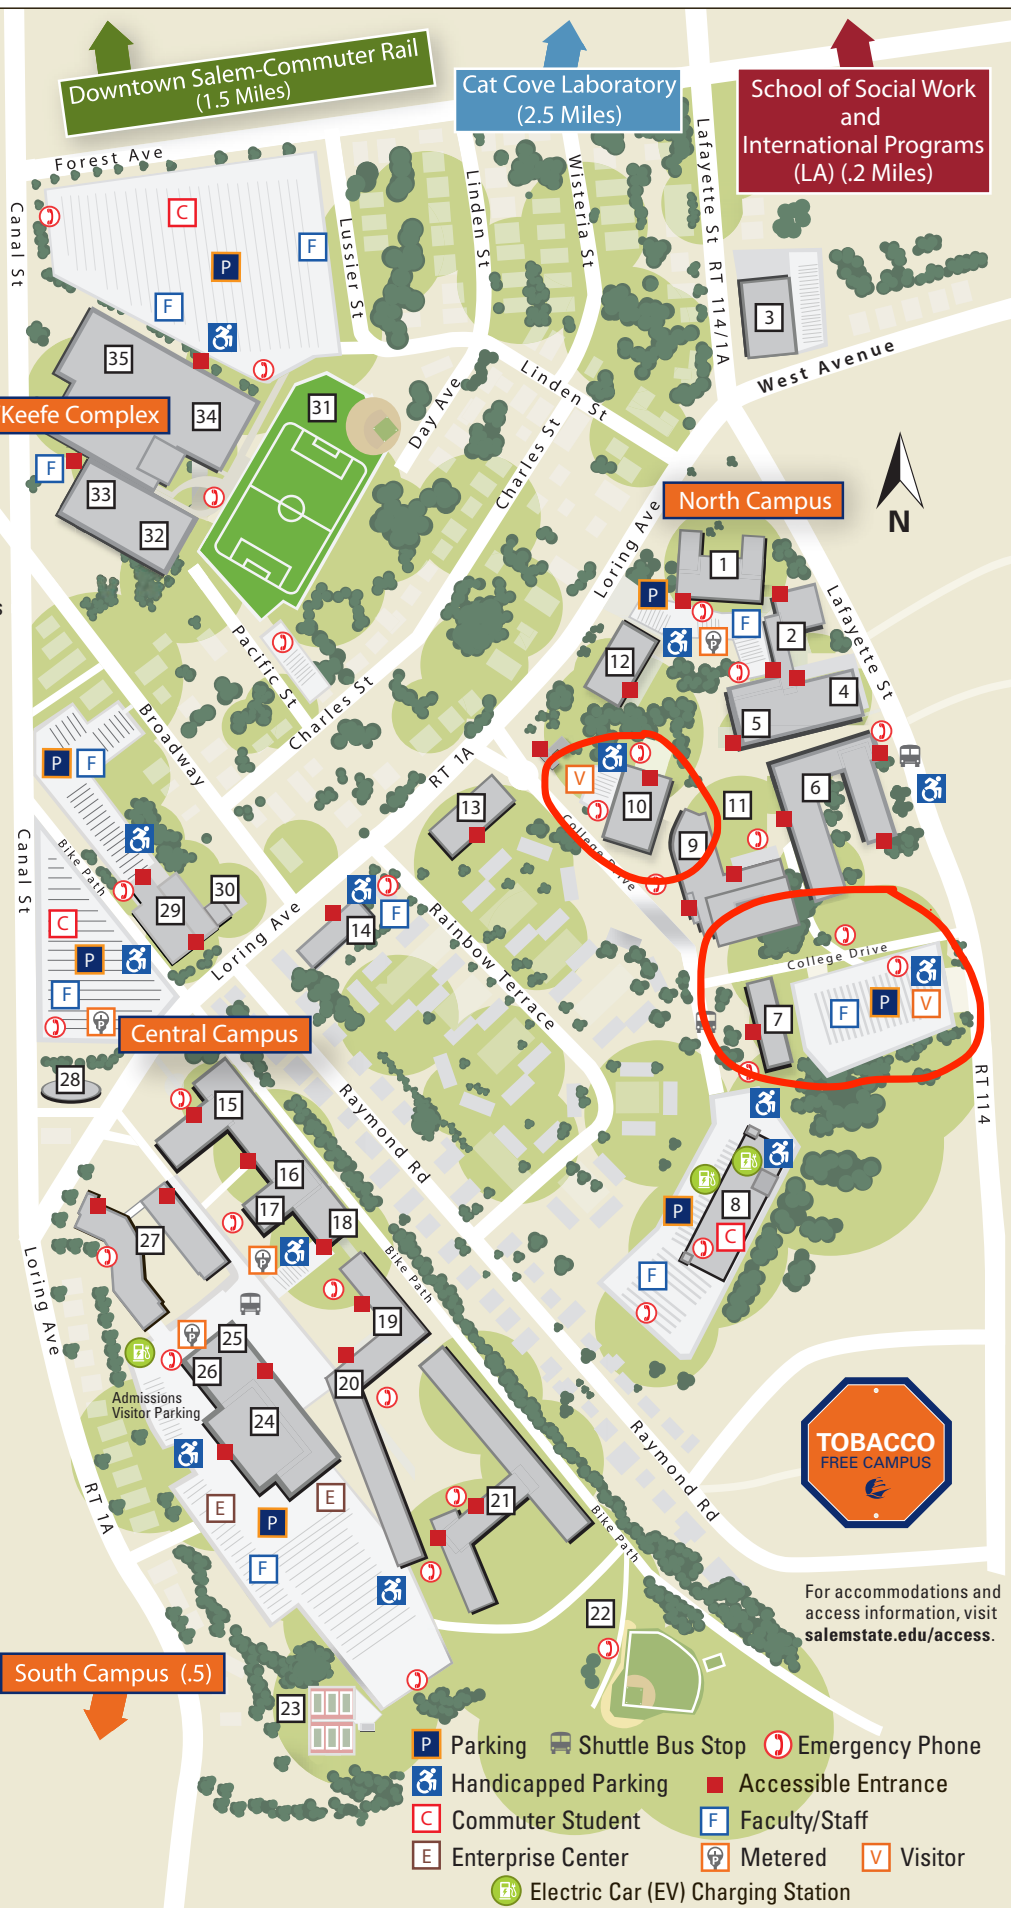

North Campus

- Sullivan Building (SB)
School of Graduate Studies / School of Education /
School of Continuing and Professional Studies
- Administration Building (ADM) / Human Resources
- 331 Lafayette Street
- Gordon Center for Creative and Performing Arts
- Commons Dining Hall
- Meier Hall (MH) / College of Arts and Sciences
- Peabody Residence Hall (PH)
- North Campus Parking Garage
- Berry Library and Learning Commons (BL)
- 10. Ellison Campus Center (ECC) / Alumni Plaza**
- North Campus Quad / McKeown Plaza
- Horace Mann Laboratory School (Closed)
- Bowditch Residence Hall (BH)

Central Campus

- Media Services / ITS Laptop Support
- Classroom Building (CC) / Bertolon School of Business
- Student Navigation Center
- Recital Hall
- University Police
- Marsh Conference Center / Dining Commons
- Marsh Residence Hall (MAR)
- Atlantic Residence Hall (ATL) / Residence Life
- Baseball Field
- Tennis Courts
- Agganis Building / Enterprise Center (ENT)
- Bookstore
- Admissions
- Viking Residence Hall (VH)
- Salem Diner
- Stanley Building (STLY) / ITS / Shipping and Receiving
- Facilities Storage

O'Keefe Complex (OK)

- Alumni Field
- Pool
- Twohig Gymnasium
- Gassett Fitness Center (GF)
- Rockett Arena

South Campus

- Harrington Building (HB) / Maguire Meservey College
of Health and Human Services / School of Nursing
- South Campus Gymnasium
- Bates Residence Complex (BC)

Upper South Campus

- Academic Building (AB)
- Preschool

- P** Parking
- ♿** Handicapped Parking
- C** Commuter Student
- E** Enterprise Center
- ⚡** Electric Car (EV) Charging Station
- 🚌** Shuttle Bus Stop
- 📞** Emergency Phone
- ♿** Accessible Entrance
- F** Faculty/Staff
- M** Metered
- V** Visitor